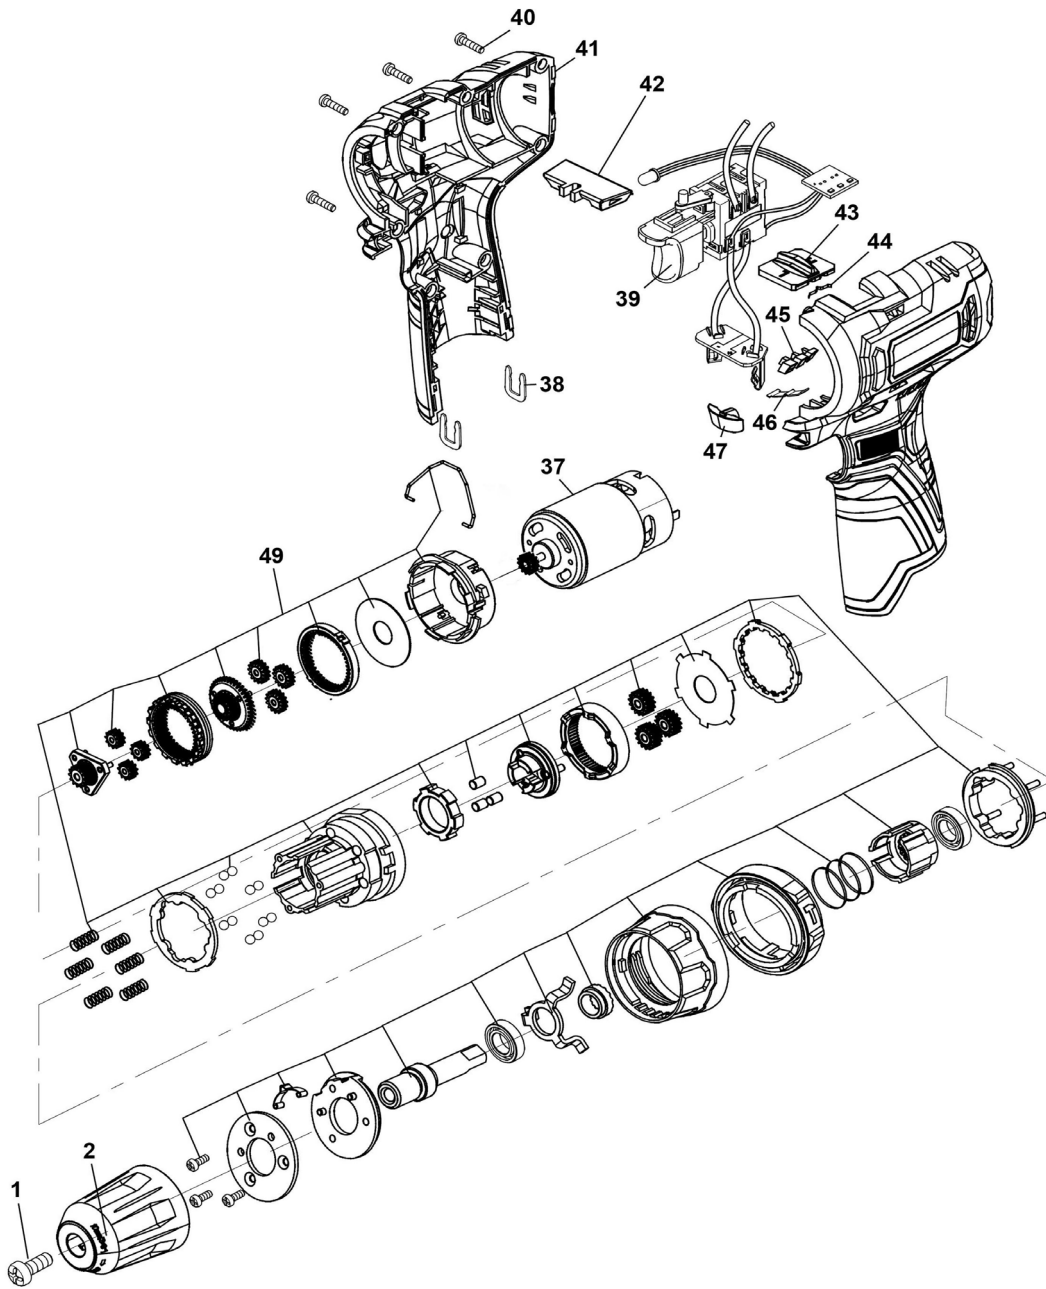

Parts Information:
Cordless Combi Drill Ø10mm 10.8V SV10.8 Series - Body Only
Model No: CP108VDDBO

Item	Part No.	Description
1	CP108VDD.01	Chuck Screw M6 x 18mm
2	CP108VDD.02	Keyless Chuck
37	CP108VDD.37	Motor (c/w Gear)
38	CP108VDD.38	Buckle
39	CP108VDD.39	Switch
40	CP108VDD.40	Self-Tapping Screw ST2.9 x 16mm
41	CP108VDD.41	Housing Complete

Item	Part No.	Description
42	CP108VDD.42	Forward/Reverse Lever
43	CP108VDD.43	Push Button
44	CP108VDD.44	Clip
45	CP108VDD.45	Battery Indicator Cover
46	CP108VDD.46	Clip
47	CP108VDD.47	LED Cover
49	CP108VDD.GBA	Gearbox Assembly